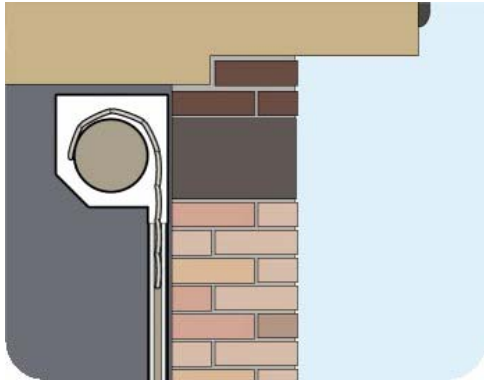

SHUTTER BOX (OPTIONAL)

Construction: Roll formed aluminium in either one or two sections (90° facia and 45° lid).

Standard colours: White or Brown as standard
(Available in any of the other plain colour finishes at a surcharge)

INSTALLATION OPTIONS

SeceuroGlide are extremely versatile and can accommodate curved or non-standard openings. They may be fitted in any of the following ways:

Face Fix – Internal

Installed inside the opening. Here the inside edge of the guide rails line up with the brick opening. Ideal where headroom inside the garage isn't seriously restricted. Internal reveal fixing may be used to great effect in arched openings.