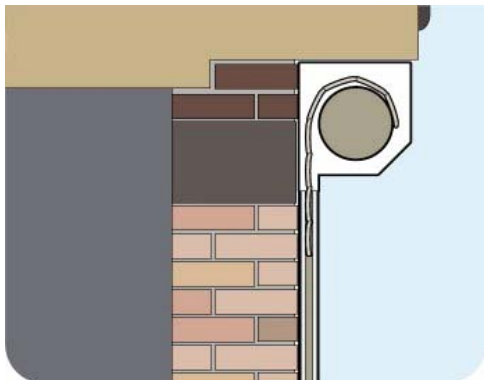

## SHUTTER BOX (OPTIONAL)

**Construction:** Roll formed aluminium in either one or two sections (90° facia and 45° lid).

**Standard colours:** White or Brown as standard  
(Available in any of the other plain colour finishes at a surcharge)

## INSTALLATION OPTIONS

SeceuroGlide are extremely versatile and can accommodate curved or non-standard openings. They may be fitted in any of the following ways:

### Face Fix – Internal

Installed inside the opening. Here the inside edge of the guide rails line up with the brick opening. Ideal where headroom inside the garage isn't seriously restricted. Internal reveal fixing may be used to great effect in arched openings.

### Face Fix – External

Installed outside the opening. Ideal where headroom is particularly restricted. Requires full box option for weatherproofing.